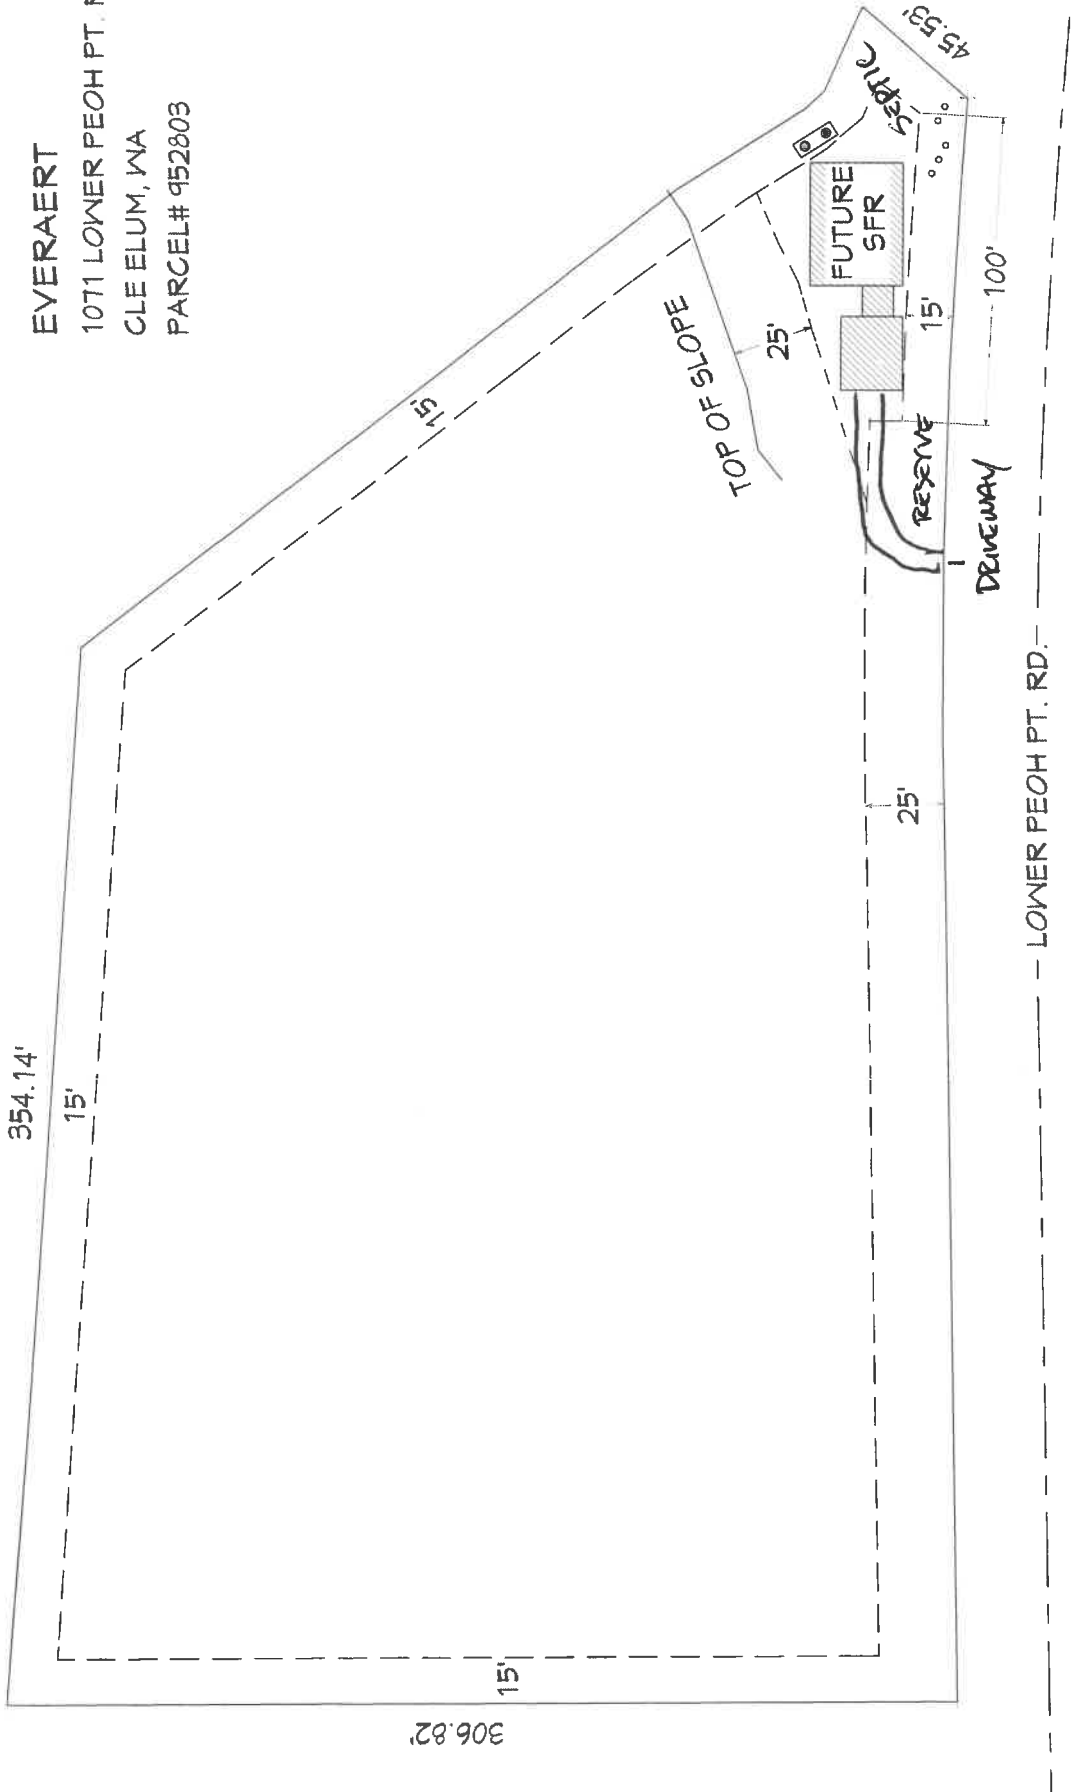

EVERAERT  
1071 LOWER PEOH PT. RD.  
CLE ELUM, WA  
PARCEL# 952803

SITE PLAN

1" = 60'